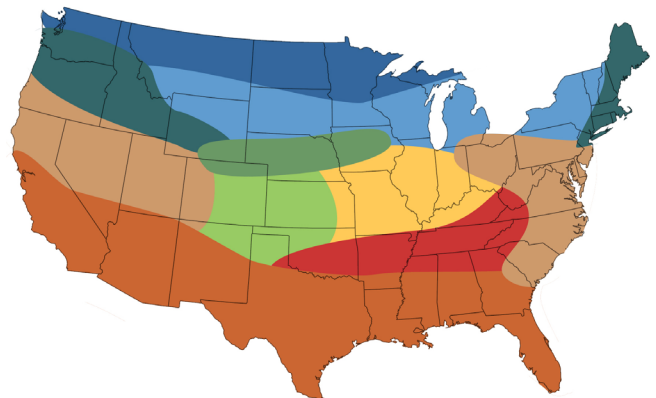

107-2 Conventional

FIELD NOTES

- Very High Yield
- Outstanding staygreen
- Excellent late season appearance

Maturity	106-108	Early Plant Vigor	Very Good
Silking [GDU]	1355	Root Rating	Very Good
Black Layer [GDU]	2660	Stalk Rating	Very Good
Ear Type	Semi-Determinate	Goss Wilt	Average
Plant Height	Medium	Gray Leaf Spot	Good
Test Weight	Fair	Northern Leaf Blight	Good
Corn on Corn	Average	Stalk Anthracnose	Good

Call/Order

833.300.9797

sureflexhybrids.com

77402 US Highway 71, Jackson, MN 56143

©SureFlex Hybrids. All rights reserved.

78-1	83-0	93-0	95-9	95-9	95-9	107-2	95-9	107-2
81-0	84-1	95-9	98-EXP	98-EXP	98-EXP	108-0	101-0	111-0
83-0	85-9	98-0	100-0	104-9	100-0	109-0SR	103-0	112-0
85-9	87-9	98-EXP	101-0	107-0	101-0	111-0	108-0SR	113-0
87-0	88-0	100-0	103-0	107-2	103-0	112-0	107-2	114-1
89-0	89-EXP	103-0	104-9	108-0	104-9	113-0	108-0	114-1
91-9	100-0	107-2	105-0SR	108-0SR	105-0SR	114-1	108-0SR	115-9
93-0	101-0	111-0	107-0	111-0	107-2	115-9	109-0SR	116-2
94-1	101-16R	113-0	107-2	112-0	108-0	116-2	111-0	116-EXP
95-9	103-9	115-9	108-0	114-0	108-0SR	116-EXP	112-0	117-2
	104-9		109-0SR	114-1	109-0SR	117-2	113-0	118-EXP
	108-0SR		111-0	111-0	118-EXP			
			112-0	112-0				
			113-0	113-0				